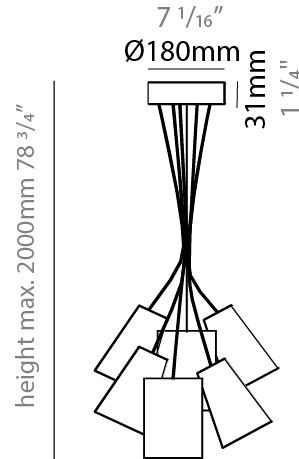

PROJECT _____
TYPE _____
SPECIFIER _____
QUANTITY _____
DATE _____

1. To build a product code in our configurator select the specify button on the base model # product page
2. To build a manual product code on this datasheet choose from the options listed below in blue font and add the suffix to the base model #

GENERAL

Series: Bouquet _____
Brand: Ole _____
Division: Design _____
Mounting Type: Suspension _____
Mounting Location: Ceiling _____
Subcategory: Up/Down Light _____

PHYSICAL

Shape: Cone _____
Diameter (mm): 540 _____
Diameter (in): 21 1/4 _____
Height (mm): 250 _____
Height (in): 9 13/16 _____
Max. Overall Height (mm): 2250 _____
Max. Overall Height (in): 88 9/16 _____
Light Distribution: Direct / Indirect _____
Fixture Finish: BEI / BLK / BLU / COG / DGN / GRY / MRN / MOC / MUS / OLV / SIL / STN / TER / WHI _____
Holder Finish: MWH / MBK _____
Fixture Material: Fabric Cord / Metal _____
Cable Details: 2000mm Cable _____
Upon Request: Mix lampshade colors. Other fabric cord colors available upon request (see downloadable finish chart) _____

ELECTRICAL

Number of Lamps: 6 _____
Lamp Type: LED Retrofit _____
Lamp Shape: A19 _____
Bulb Included: Bulb Not Included _____
Max. Wattage Per Lamp (W): 15 _____
Lamp Base: E26 _____
Input Voltage (V): 120 _____
Upon Request: 277Vac / GU24 _____

LED

OPTICAL

RATINGS AND CERTIFICATIONS

Certified By: Certified for North American Standards _____
IP rating: IP20 _____